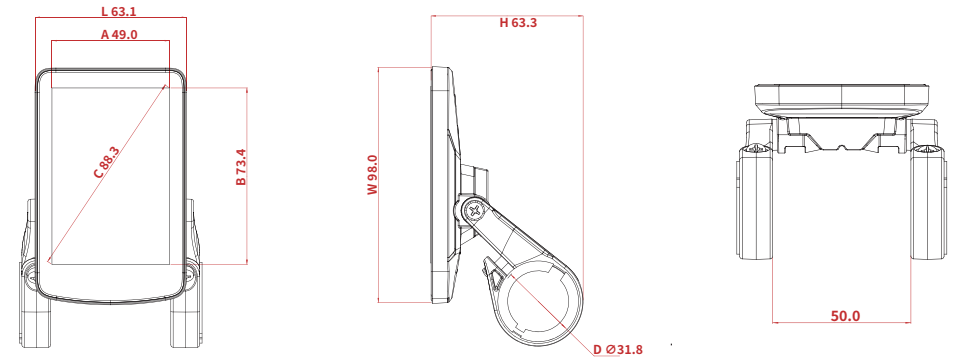

INTRODUCTION-G1

With a 3.5-inch high-resolution color screen, G1 suits for urban leisure bicycles. Possessed of a dainty body and a curved 2.5D screen, G1 is exquisite in details. Besides the pretty appearance, G1 is interactively-friendly, which may render a pleasant user experience.

PRODUCT ADVANTAGES

- OCA Full-Fit
- IPX7 Waterproof
- Multi-color Gear
- Dynamic Interface
- Board End Connector
- Support UART/CAN Protocol
- Soda Lime Glass Hardness Value:6h
- Customized Backlight Module:450cd/m²

Category		Parameter
Size	L*W*H	98.0*63.1*63.3mm
	A*B	73.4*49.0mm
	C	3.5"
	D	Φ25.4/Φ31.8mm
Screen	Type	Color Matrix
	Pixel	320*480px
Connector	Type	Board End Connector
	Length	300/250mm
Core Data	Rated Voltage	36V/48V
	Support Modes	Mode Gear / Digital Gear
	Operating Temperature	-20~50°C
	Waterproof	IPX7
	Weight(g)	140±5
Further Specifications	Com.protocol	UART/CAN
	Bluetooth	Optional
	Light Sensor	Yes
Test & Certifications		CE / Rohs/EN15194/Reach