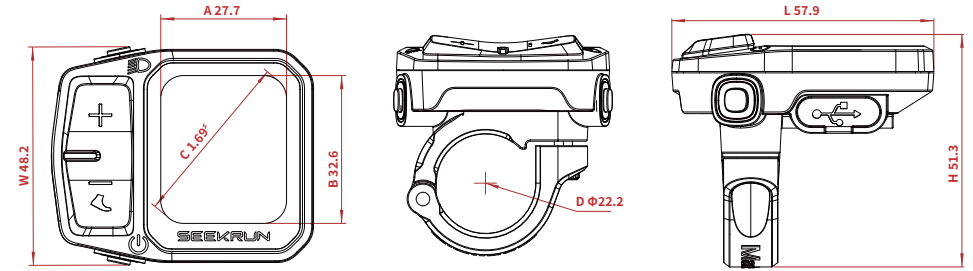

INTRODUCTION-Y2

This is a 1.69-inch left-mounted color-screen instrument with delicate and compact shape, which can be adapted to different models and curved buttons to improve the pressing experience.

PRODUCT ADVANTAGES

- OCA Full-Fit
- IPX7 Waterproof
- Multi-color Gear
- Board End Connector
- Type-C Charging Port
- Wide Voltage:10V-100V
- Support UART/CAN Protocol
- Soda Lime Glass Hardness Value:6h
- Customized Backlight Module:420cd/m²

PRODUCT PARAMETERS

Category		Parameter
Size	L*W*H	57.9*48.2*51.3mm
	A*B	27.7*32.6mm
	C	1.69"
	D	Φ22.2mm
Screen	Type	TFT Color Matrix
	Pixel	240*280px
Connector	Type	Board End Connector
	Length	500mm
Core Data	Rated Voltage	36V/48V
	Support Modes	Mode Gear /Digital Gear(0-9)
	Operating Temperature	-20~50°C
	Waterproof	IPX7
	Weight(g)	46±5
Further Specifications	Com.protocol	UART/CAN
	Bluetooth	Optional
	Light Sensor	Yes
	Type-C	5V 500mA
Test & Certifications		CE / Rohs/EN15194/Reach