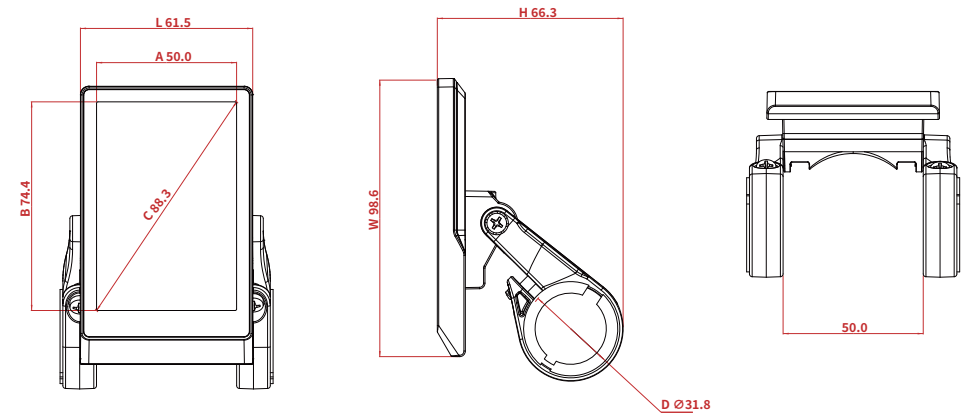

INTRODUCTION-X1

With a 3.5-inch color screen in the middle, this display instrument applies to urban leisure bicycles.

The minimalistic appearance highlights the functions of the product itself, matching bicycles of various styles.

PRODUCT ADVANTAGES

- OCA Full-Fit
- IPX7 Waterproof
- Multi-color Gear
- Dynamic Interface
- Board End Connector
- Support UART/CAN Protocol
- Soda Lime Glass Hardness Value:6h
- Customized Backlight Module:450cd/m²

PRODUCT PARAMETERS

Category		Parameter
Size	L*W*H	98.0*61.5*66.3mm
	A*B	50.0*74.4mm
	C	3.5"
	D	Φ25.4/Φ31.8mm
Screen	Type	Color Matrix
	Pixel	320*480px
Connector	Type	Board End Connector
	Length	300/250mm
Core Data	Rated Voltage	36V/48V
	Support Modes	Mode Gear / Digital Gear
	Operating Temperature	-20~50°C
	Waterproof	IPX7
	Weight(g)	146±5
Further Specifications	Com.protocol	UART/CAN
	Bluetooth	Optional
	Light Sensor	Yes
Test & Certifications		CE / Rohs/EN15194/Reach

Display Content	Parameter Setting
Current Speed	Brightness
Max Speed	Unit Switch
Average Speed	Speed Limit
Single Trip	Wheel Size
Total Distance	Magnetic Setting
Range	Voltage Switch
Error Code	Auto OFF
Capacity	Reset
Walk Assistance	/